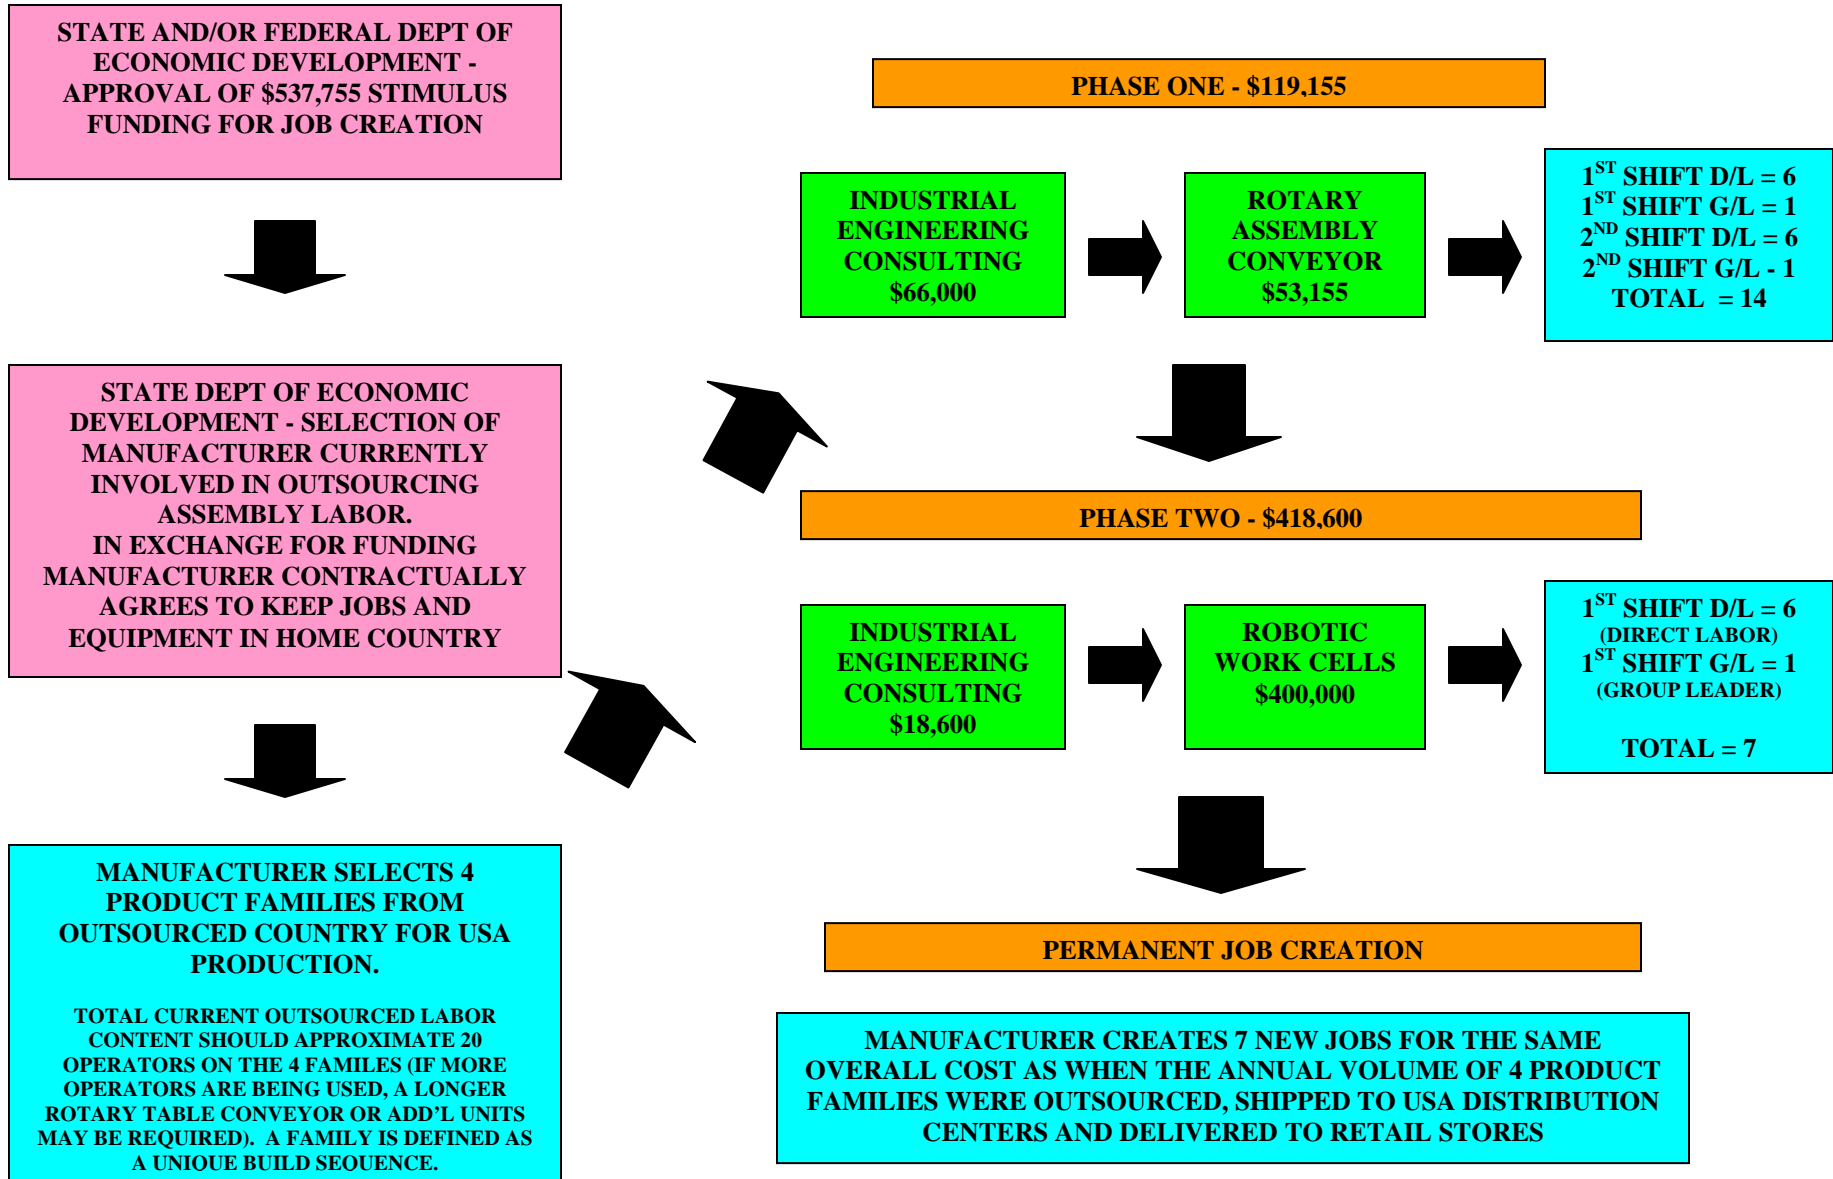

**JD GRAY ASSOCIATES
MANUFACTURING PRODUCTIVITY CONSULTANTS**

GOV AGENCY	—
MANUFACTURER	—
JD GRAY ASSOC	—

JOB CREATION USING STIMULUS FUNDING – PROJECT MILETONES

PO BOX 63 SUMMIT HILL, PA 18250

jdgrayassociates@yahoo.com